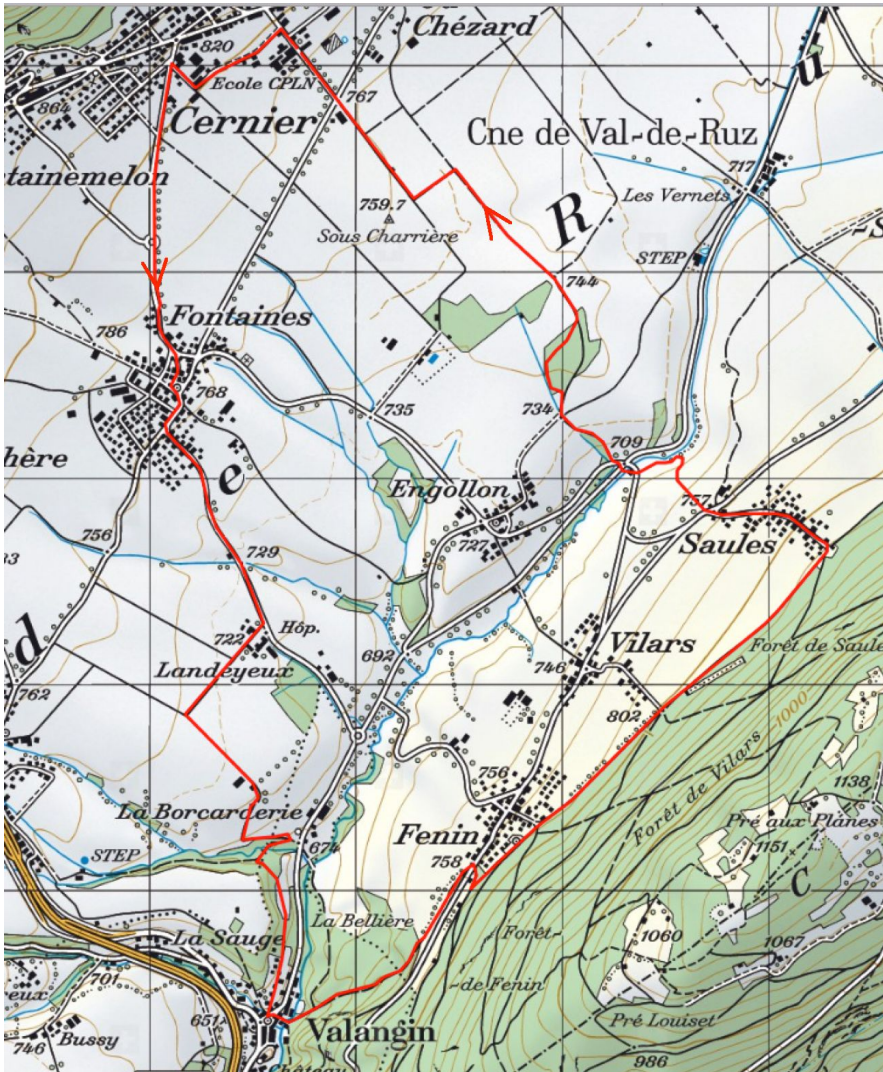

Chemins chouettes

Walk 1- Autour du Seyon

Big loop via Fenin

Profile

Course Information

Distance	15.0 km	Duration	3 h 57
Gain	350 m	Loss	357 m
Highest elevation	823 m	Lowest elevation	644 m