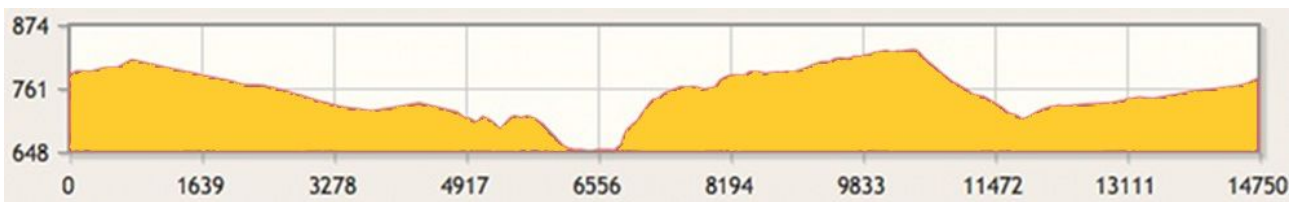

Chemins chouettes

Walk 1- Autour du Seyon

Big loop via Fenin

Profile

Course Information

Distance	15.0 km	Duration	3 h 57
Gain	350 m	Loss	357 m
Highest elevation	823 m	Lowest elevation	644 m